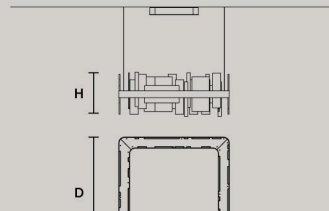

HONICÉ S80	
W	80 cm / 31.50"
D	80 cm / 31.50"
H	33 cm / 13.00"
STANDARD INTEGRATED LED LIGHTING	
UP	28,1 W CRI>95 3000 K – 2997 NOMINAL LM
DOWN	60,85 W CRI>95 3000 K – 6490 NOMINAL LM
ON REQUEST	
UP	28,1 W CRI>95 2700 K – 2856 NOMINAL LM
DOWN	60,85 W CRI>95 2700 K – 6186 NOMINAL LM
DIMMABLE	
0-10V