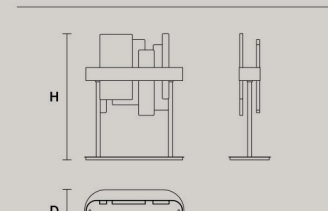

HONICÉ TL	
W	38 cm / 15.00"
D	16 cm / 6.30"
H	48 cm / 18.90"
STANDARD INTEGRATED LED LIGHTING	
UP	6 W CRI>95 3000 K – 640 NOMINAL LM
DOWN	6 W CRI>95 3000 K – 640 NOMINAL LM
ON REQUEST	
UP	6 W CRI>95 2700 K – 610 NOMINAL LM
DOWN	6 W CRI>95 2700 K – 610 NOMINAL LM
DIMMABLE	
OWN BUTTON