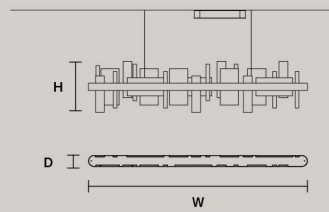

HONICÉ S150	
W	150 cm / 59.10"
D	8 cm / 3.10"
H	33 cm / 13.00"
STANDARD INTEGRATED LED LIGHTING	
UP	17 W CRI>95 3000 K – 1813 NOMINAL LM
DOWN	33,5 W CRI>95 3000 K – 3573 NOMINAL LM
ON REQUEST	
UP	17 W CRI>95 2700 K – 1728 NOMINAL LM
DOWN	33,5 W CRI>95 2700 K – 3405 NOMINAL LM
DIMMABLE	
0-10V