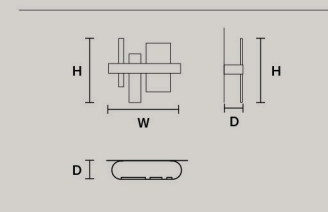

HONICÉ A37	
W	37 cm / 14.60"
D	10 cm / 3.90"
H	33 cm / 13.00"
STANDARD INTEGRATED LED LIGHTING	
UP	3,51 W CRI>95 3000 K – 375 NOMINAL LM
DOWN	3,51 W CRI>95 3000 K – 375 NOMINAL LM
ON REQUEST	
UP	3,51 W CRI>95 2700 K – 357 NOMINAL LM
DOWN	3,51 W CRI>95 2700 K – 357 NOMINAL LM
DIMMABLE	
1-10V + PUSH