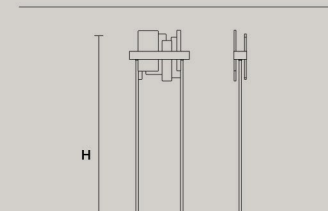

HONICÉ STL	
W	38 cm / 15.00"
D	16 cm / 6.30"
H	160 cm / 63.00"
STANDARD INTEGRATED LED LIGHTING	
UP	6 W CRI>95 3000 K – 640 NOMINAL LM
DOWN	6 W CRI>95 3000 K – 640 NOMINAL LM
ON REQUEST	
UP	6 W CRI>95 2700 K – 610 NOMINAL LM
DOWN	6 W CRI>95 2700 K – 610 NOMINAL LM
DIMMABLE	
OWN BUTTON