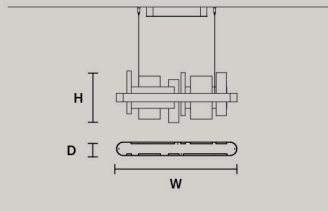

HONICÉ S70	
W	70 cm / 27.60"
D	8 cm / 3.10"
H	33 cm / 13.00"
STANDARD INTEGRATED LED LIGHTING	
UP	7 W CRI>95 3000 K – 746 NOMINAL LM
DOWN	15 W CRI>95 3000 K – 1600 NOMINAL LM
ON REQUEST	
UP	7 W CRI>95 2700 K – 711 NOMINAL LM
DOWN	15 W CRI>95 2700 K – 1525 NOMINAL LM
DIMMABLE	
0-10V