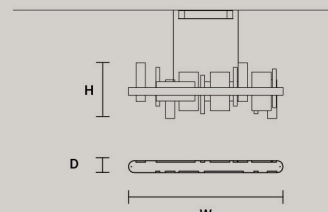

HONICÉ S100	
W	100 cm / 39.40"
D	8 cm / 3.10"
H	33 cm / 13.00"
STANDARD INTEGRATED LED LIGHTING	
UP	9,36 W CRI>95 3000 K – 998 NOMINAL LM
DOWN	21,1 W CRI>95 3000 K – 2250 NOMINAL LM
ON REQUEST	
UP	9,36 W CRI>95 2700 K – 951 NOMINAL LM
DOWN	21,1 W CRI>95 2700 K – 2145 NOMINAL LM
DIMMABLE	
0-10V