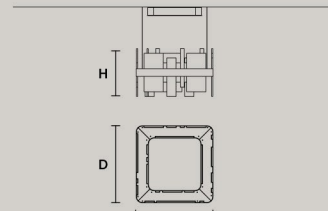

HONICÉ S50	
W	50 cm / 19.70"
D	50 cm / 19.70"
H	33 cm / 13.00"
STANDARD INTEGRATED LED LIGHTING	
UP	15,21 W CRI>95 3000 K – 1622 NOMINAL LM
DOWN	32,76 W CRI>95 3000 K – 3494 NOMINAL LM
ON REQUEST	
UP	15,21 W CRI>95 2700 K – 1546 NOMINAL LM
DOWN	32,76 W CRI>95 2700 K – 3330 NOMINAL LM
DIMMABLE	
0-10V