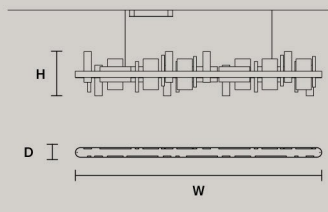

HONICÉ S200	
W	200 cm / 78.70"
D	8 cm / 3.10"
H	33 cm / 13.00"
STANDARD INTEGRATED LED LIGHTING	
UP	21,1 W CRI>95 3000 K – 2250 NOMINAL LM
DOWN	44,46 W CRI>95 3000 K – 4742 NOMINAL LM
ON REQUEST	
UP	21,1 W CRI>95 2700 K – 2145 NOMINAL LM
DOWN	44,46 W CRI>95 2700 K – 4520 NOMINAL LM
DIMMABLE	
0-10V	