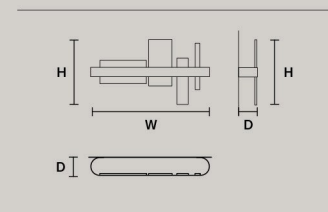

HONICÉ A65	
W	65 cm / 25.60"
D	10 cm / 3.90"
H	33 cm / 13.00"
STANDARD INTEGRATED LED LIGHTING	
UP	5,8 W CRI>95 3000 K – 618 NOMINAL LM
DOWN	5,8 W CRI>95 3000 K – 618 NOMINAL LM
ON REQUEST	
UP	5,8 W CRI>95 2700 K – 589 NOMINAL LM
DOWN	5,8 W CRI>95 2700 K – 589 NOMINAL LM
DIMMABLE	
1-10V + PUSH